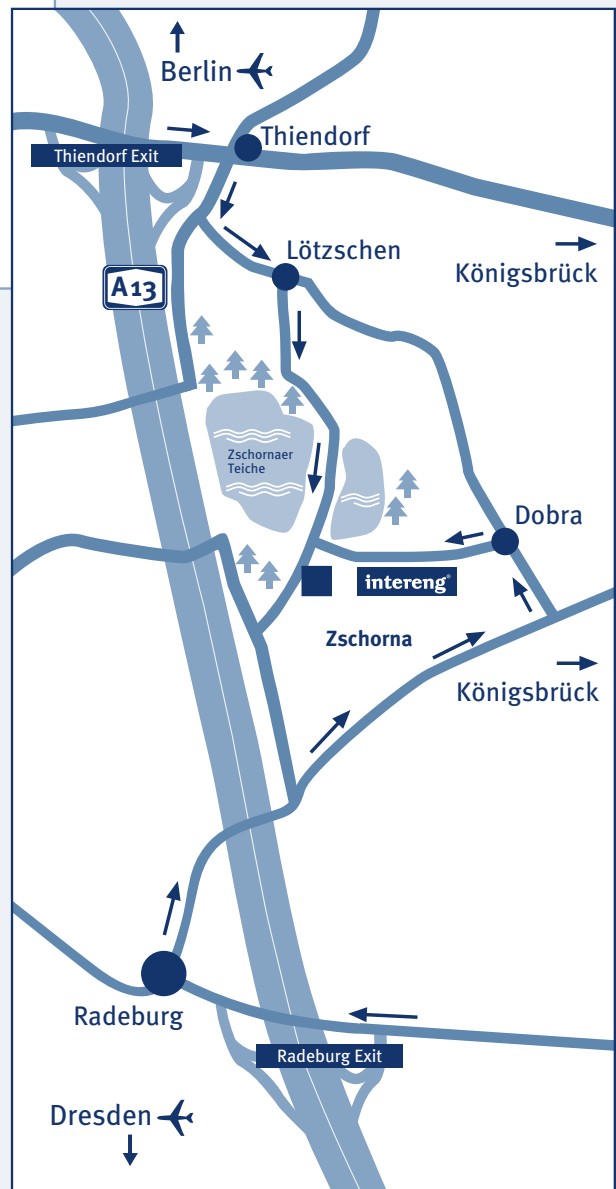

www.intereng-mt.de

intereng[®]

Connections You Can Rely On.
Everywhere. All the Time.

InterEng Messtechnik GmbH

Radeburger Straße 7

D-01561 Zschorna/Germany

Tel.: +49 35208 3404-0

Fax: +49 35208 3404-16